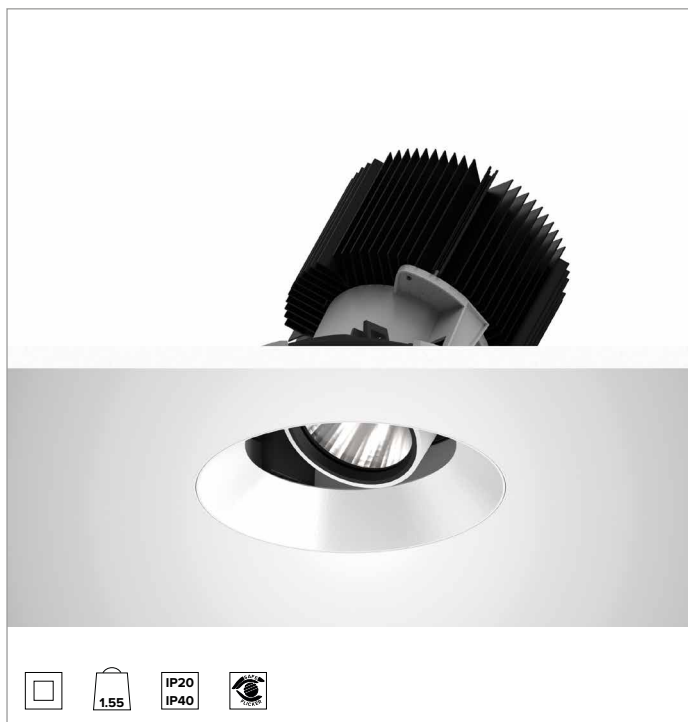

1T8587ELTR | CCTEVO ARCHITECTURAL 160

Adjustable recessed LED projector in a trimless version

		3000K	H(m)	D(m)	Emax(lx)	
		Ra90		22°		
		Fixture Power	74W	1	0.39	22963
		Source Flux	7558lm	2	0.77	5741
		Fixture Flux	5106lm	3	1.16	2551
		Efficacy	69lm/W	4	1.55	1435
TS1280	Imax=3038cd/klm	Imax	22963cd	5	1.94	919

CCT nominal: 3000K

Lifetime (L80/B10): >50000h tq +25°C

ILLUMINOTECHNICAL CHARACTERISTICS

SP - precision optics with a black silicone cut off ring. Version with a convex faceted highly reflective anodised aluminium reflector and a holographic diffusion filter. UGR<19 (EN 12464-1).

Optic: REFLECTOR

Beam angles: SP

Optical efficiency: 68%

Fixture flux: 5106lm

Luminous efficacy: 69lm/W

Photobiological safety: Compliant with RG1 low risk group

MECHANICAL CHARACTERISTICS

Die-cast white painted anodised aluminium body and dissipator. White colour cover. The optical unit can be adjusted up to 30° on the vertical plane with a mechanical beam locking system and a graduated scale, and 358° on the horizontal plane. Trimless version with a load-bearing element for installation and finishing in plasterboard.

Colour and finish: Plaster white

Weight: 1.55Kg

Version: TRIMLESS HO

Degree of protection: IP20 for recessed part

Degree of protection: IP40 for exposed part

ELECTRICAL CHARACTERISTICS

Integrated electronic ON-OFF driver.