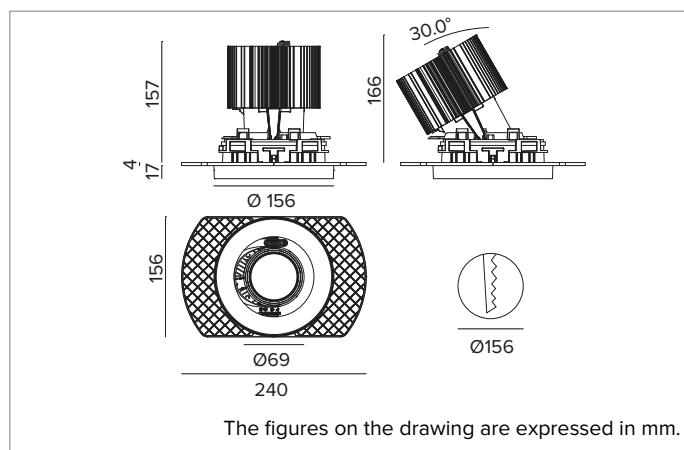

1T8587ELTR | CCTEVO ARCHITECTURAL 160

Adjustable recessed LED projector in a trimless version

		3000K	H(m)	D(m)	Emax(lx)	
		Ra90		22°		
		Fixture Power	74W	1	0.39	22963
		Source Flux	7558lm	2	0.77	5741
		Fixture Flux	5106lm	3	1.16	2551
		Efficacy	69lm/W	4	1.55	1435
TS1280	Imax=3038cd/klm	Imax	22963cd	5	1.94	919

CCT nominal: 3000K

Lifetime (L80/B10): >50000h tq +25°C

ILLUMINOTECHNICAL CHARACTERISTICS

SP - precision optics with a black silicone cut off ring. Version with a convex faceted highly reflective anodised aluminium reflector and a holographic diffusion filter. UGR<19 (EN 12464-1).

Optic: REFLECTOR

Beam angles: SP

Optical efficiency: 68%

Fixture flux: 5106lm

Luminous efficacy: 69lm/W

Photobiological safety: Compliant with RG1 low risk group

MECHANICAL CHARACTERISTICS

Die-cast white painted anodised aluminium body and dissipator. White colour cover. The optical unit can be adjusted up to 30° on the vertical plane with a mechanical beam locking system and a graduated scale, and 358° on the horizontal plane. Trimless version with a load-bearing element for installation and finishing in plasterboard.

Colour and finish: Plaster white

Weight: 1.55Kg

Version: TRIMLESS HO

Degree of protection: IP20 for recessed part

Degree of protection: IP40 for exposed part

ELECTRICAL CHARACTERISTICS

Integrated electronic ON-OFF driver.